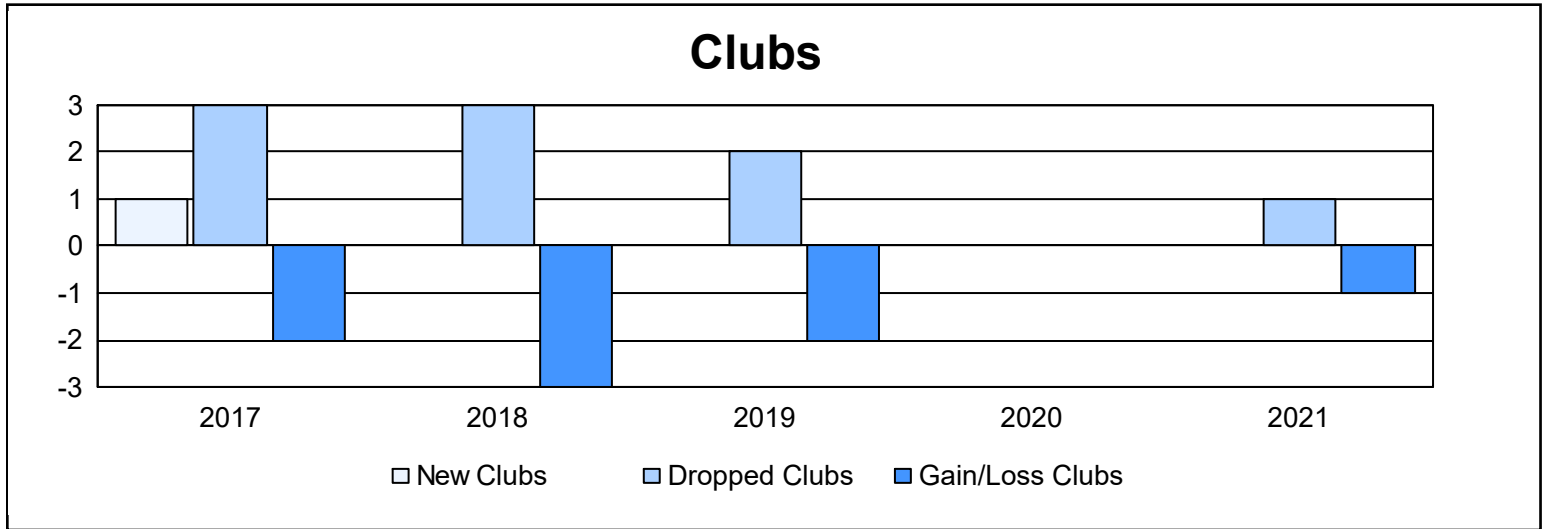

Year	New Clubs	Dropped Clubs	Gain/ Loss Clubs	New Members	Charter Members	Reinstate Members	Transfer Members	Total Member Added	Total Members Dropped	Gain/ Loss Members
2016-2017	1	3	-2	87	22	5	8	122	186	-64
2017-2018	0	3	-3	131	7	4	12	154	150	4
2018-2019	0	2	-2	102	2	4	5	113	141	-28
2019-2020	0	0	0	46	0	9	6	61	130	-69
2020-2021	0	1	-1	53	0	7	17	77	176	-99
<b>Average</b>	<b>0</b>	<b>2</b>	<b>-2</b>	<b>84</b>	<b>6</b>	<b>6</b>	<b>10</b>	<b>105</b>	<b>157</b>	<b>-51</b>

### Membership Composition June 2021 Cumulative