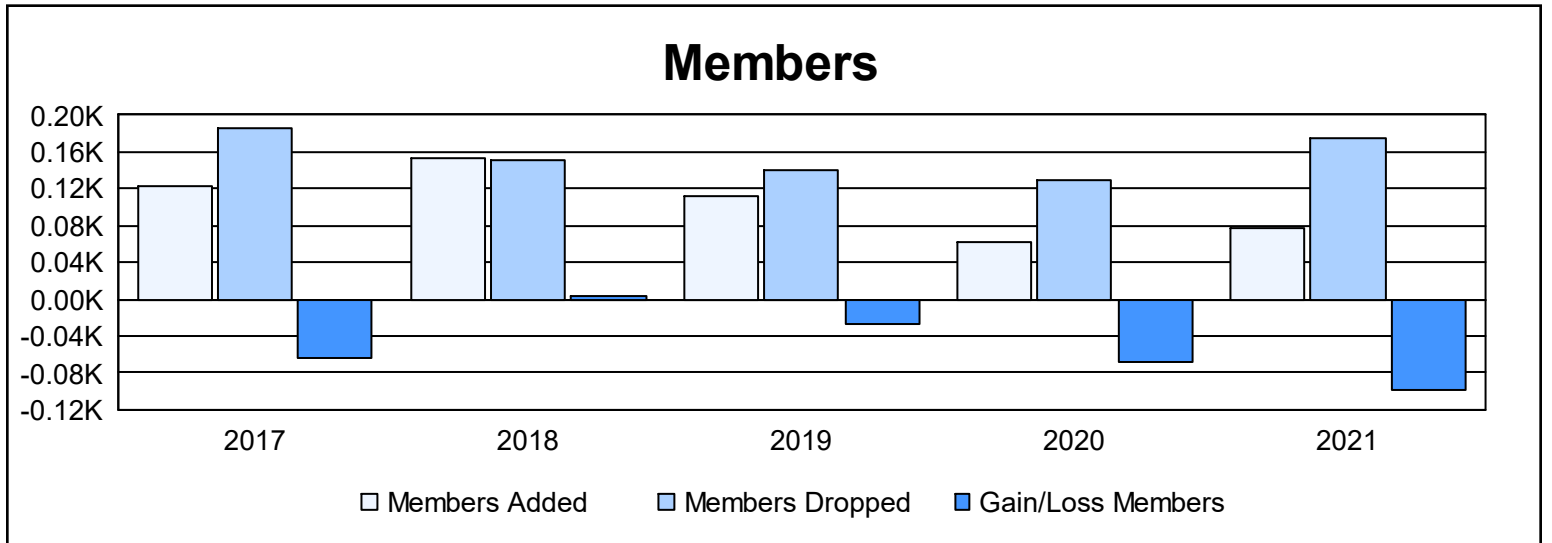

Year	New Clubs	Dropped Clubs	Gain/ Loss Clubs	New Members	Charter Members	Reinstate Members	Transfer Members	Total Member Added	Total Members Dropped	Gain/ Loss Members
2016-2017	1	3	-2	87	22	5	8	122	186	-64
2017-2018	0	3	-3	131	7	4	12	154	150	4
2018-2019	0	2	-2	102	2	4	5	113	141	-28
2019-2020	0	0	0	46	0	9	6	61	130	-69
2020-2021	0	1	-1	53	0	7	17	77	176	-99
<b>Average</b>	<b>0</b>	<b>2</b>	<b>-2</b>	<b>84</b>	<b>6</b>	<b>6</b>	<b>10</b>	<b>105</b>	<b>157</b>	<b>-51</b>

### Membership Composition June 2021 Cumulative